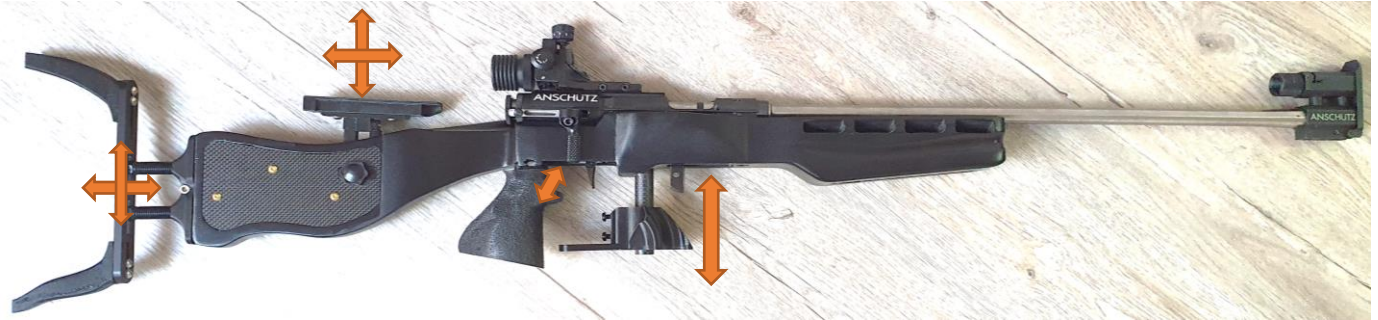

NEW STOCK FOR 2021 – SENSE EVOLUTION

Optional carbon elements

Place for spare rounds near the chamber

Multi adjustable butt plate, cheek piece and exchangeable back hooks

Multi adjustable and exchangeable grip and fore hand support